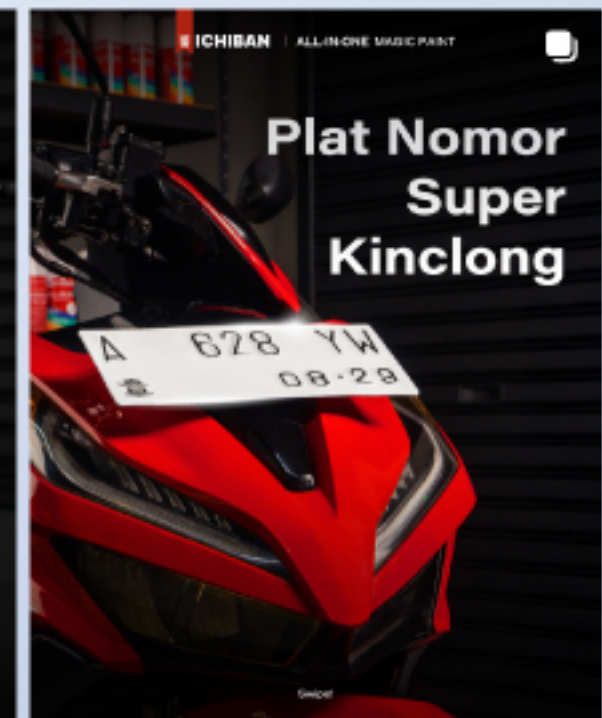

Potrait Line Art

Work

Role

Graphic Designer
Socmed Design

Ichiban Paint is a magical paint designed with high quality ingredients to create a Premium and Long Lasting look.

Design Production

Socmed Design

Book Design