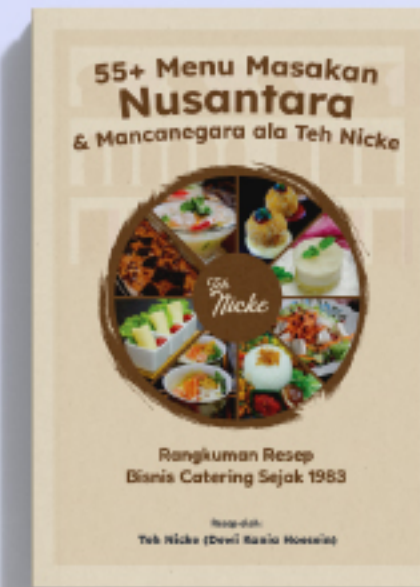

And Many More

Design Production

Socmed Design

Book Design

Website

Logo Design

Potrait Line Art